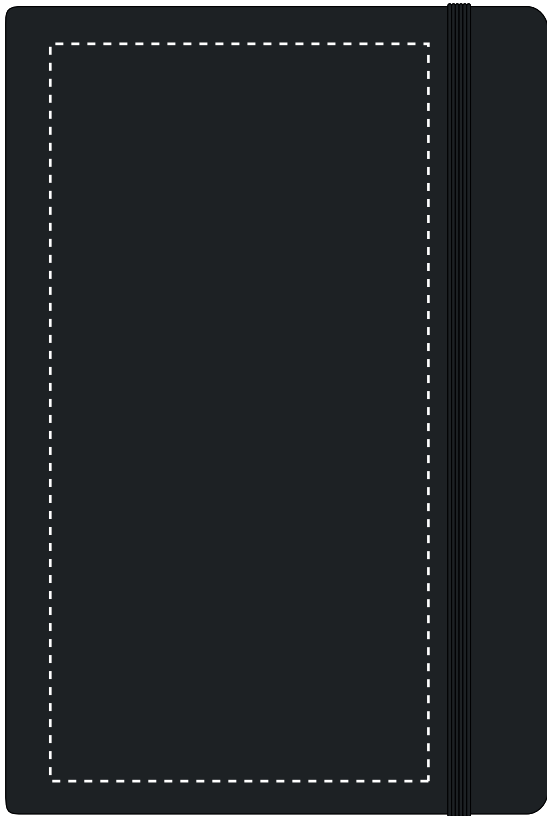

Your Ref:
Our Ref:

Quantity:
Version: 1

Product Code: QS0345
Product Colour: BLACK

PRINTING CONCERNS:

Please note that this product has Sustainability Markings that are not visible from this perspective

We stock this item in the following colours

PANTONE REFERENCE(S)

Full Colour Printing

Product Image for visualisation - colours may vary

ARTWORK SCALE 50%

- CENTRED TO PRINT AREA
- CENTRED TO NOTEBOOK

ARTWORK SCALE 50%

- CENTRED TO PRINT AREA
- CENTRED TO NOTEBOOK

The dashed line is to demonstrate print area and will not appear on your printed item

PLEASE NOTE:

- All colours including print and product are for visual purposes only and should not be regarded as the actual colour of the product and print.
- Some products may vary from batch to batch and may differ from previous orders.
- The colour and texture of a product can also have an effect on the final print colour.
- By approving this order we accept that you understand these terms.