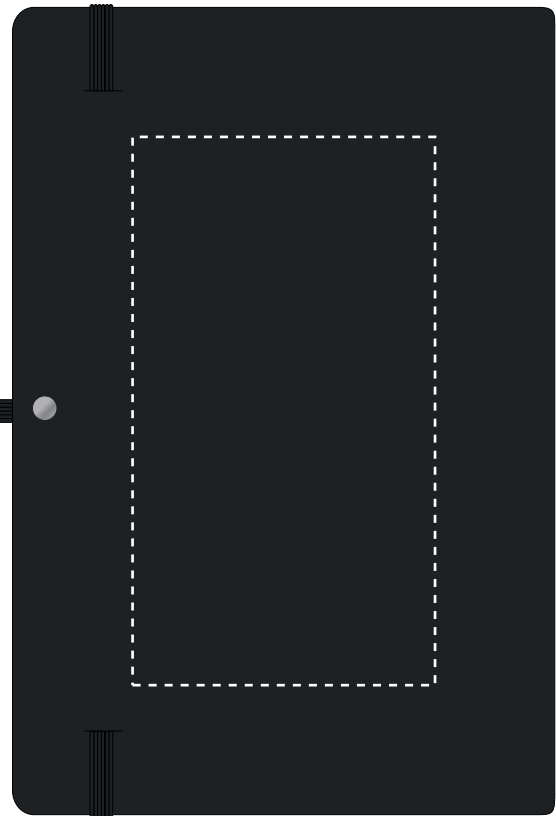

PANTONE REFERENCE(S)

Full Colour Printing

Product Image for visualisation - colours may vary

ARTWORK SCALE 50%

- CENTRED TO PRINT AREA
- CENTRED TO NOTEBOOK

ARTWORK SCALE 50%

- CENTRED TO PRINT AREA
- CENTRED TO NOTEBOOK

The dashed line is to demonstrate print area and will not appear on your printed item

PLEASE NOTE:

- All colours including print and product are for visual purposes only and should not be regarded as the actual colour of the product and print.
- Some products may vary from batch to batch and may differ from previous orders.
- The colour and texture of a product can also have an effect on the final print colour.
- By approving this order we accept that you understand these terms.

To proceed, please approve visual via the online system.

ARTWORK SCALE 100%

Max print area: 195mm x 100mm

ARTWORK SCALE 100%

Max print area: 145mm x 80mm